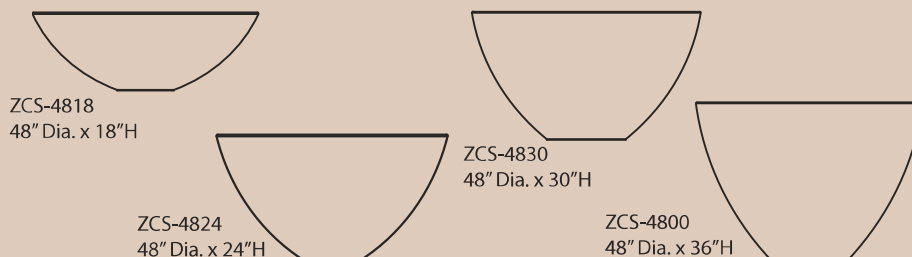

## *Sleek style, tapered planters*

Zena Collection planters have a pronounced, highly-tapered design. The lightweight GFRC concrete is durable enough for high traffic locations yet light enough to be moved. With a wide rim and a narrow waist, the Zena Collection pots can be used as focal points for nearly any streetscape, adding a sleek style to urban environments.

The Zena Collection includes a wide range of widths and heights. Starting at 24" in diameter, widths vary to 30", 36", 48" and 60". The heights of the Zena pots are proportionate to the widths, ranging from 18", 24", 30", 36" and 42."

## Rounds Only

Part No.	Material	Exterior Size (top x bottom x ht)	Interior Size (top x bottom x ht)	Weight (lbs.)	Soil Volume (cubic ft.)	Matching Irrigation
ZCS-2418	GFRC	24" x 10" x 18"	20" x 8" x 17"	35	1	CWC-1500
ZCS-2400	GFRC	24" x 10" x 24"	20" x 8" x 23"	50	2	CWC-1600
ZCS-3018	GFRC	30" x 11" x 18"	26" x 9" x 17"	55	2	CWM-1114-MS
ZCS-3024	GFRC	30" x 11" x 24"	26" x 9" x 23"	80	3	CWM-1714-MS
ZCS-3000	GFRC	30" x 13" x 30"	26" x 11" x 29"	106	4	CWC-2100/CWM-1120-2k
ZCS-3618	GFRC	36" x 11" x 18"	32" x 9" x 17"	65	3	CWM-1114-MS
ZCS-3624	GFRC	36" x 11" x 24"	32" x 9" x 23"	88	4	CWM-1114-2k
ZCS-3600	GFRC	36" x 14" x 30"	32" x 12" x 29"	120	6	CWM-1720-MS/CWM-1714-2k
ZCS-4818	GFRC	48" x 13" x 18"	44" x 11" x 17"	100	5	CWM-1114-2k
ZCS-4824	GFRC	48" x 13" x 24"	44" x 11" x 23"	141	7	CWM-1714-2k
ZCS-4830	GFRC	48" x 17" x 30"	44" x 15" x 29"	205	11	CWM-1720-2k
ZCS-4800	GFRC	48" x 17" x 36"	44" x 15" x 35"	240	13	CWM-1720-2k
ZCS-6018	GFRC	60" x 16" x 18"	56" x 14" x 17"	135	9	CWM-1714-2k
ZCS-6024	GFRC	60" x 16" x 24"	56" x 14" x 23"	175	12	CWM-1714-3k
ZCS-6036	GFRC	60" x 16" x 24"	56" x 19" x 35"	335	22	CWM-1720-3k
ZCS-6000	GFRC	60" x 21" x 42"	56" x 19" x 41"	390	26	CWM-1720-3k